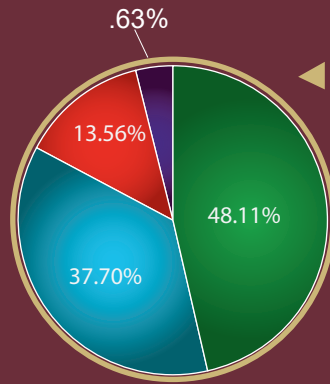

Kutztown University of PA

First-Destination Career Outcomes Survey
from graduation to six months after degree completion

Class of 2022

Primary Status

By Degree Level

- Employed
- Furthering Education
- Engaged In Military Service
- Seeking Employment
- Not Seeking