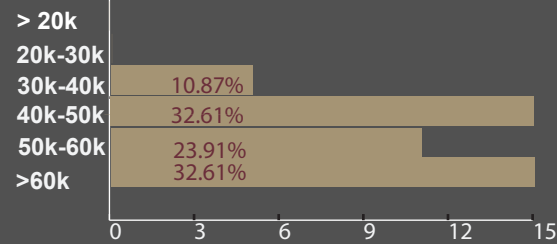

Kutztown University of PA

First-Destination Career Outcomes Survey
from graduation to six months after degree completion

Class of 2022

Primary Status

By Degree Level

- Employed
- Furthering Education
- Engaged In Military Service
- Seeking Employment
- Not Seeking

Average Income by Degree Level

Undergraduates n=113

Masters & Doctoral n=46

Class of 2022 graduates are enrolled at institutions including:

- Ball State University
- Emory University
- Geisinger Commonwealth School of Medicine
- Kean University
- Kutztown University of Pennsylvania**
- Lehigh University
- Louisiana State University
- Pennsylvania State University
- Ross University School of Medicine
- Rowan University
- Rutgers University, New Brunswick
- Stockton University
- Temple University
- University of Wisconsin-Madison
- West Virginia University
- Widener University