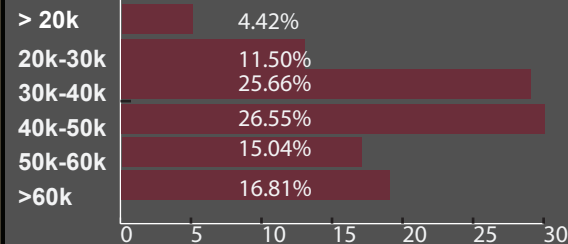

Kutztown University of PA

First-Destination Career Outcomes Survey
from graduation to six months after degree completion

Class of 2022

Primary Status

By Degree Level

- Employed
- Furthering Education
- Engaged In Military Service
- Seeking Employment
- Not Seeking

Average Income by Degree Level

Undergraduates n=113

Masters & Doctoral n=46

Class of 2022 graduates are enrolled at institutions including:

- Ball State University
- Emory University
- Geisinger Commonwealth School of Medicine
- Kean University
- Kutztown University of Pennsylvania**
- Lehigh University
- Louisiana State University
- Pennsylvania State University
- Ross University School of Medicine
- Rowan University
- Rutgers University, New Brunswick
- Stockton University
- Temple University
- University of Wisconsin-Madison
- West Virginia University
- Widener University

82% of employed undergraduates reported employment in a position related to their career goals

93% of employed graduate students reported employment in a position related to their career goals

29% of graduates who completed an internship were offered a full-time position