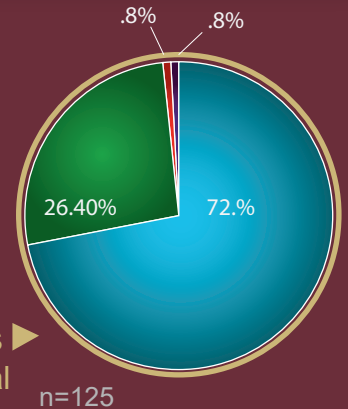

Kutztown University of PA

First-Destination Career Outcomes Survey
from graduation to six months after degree completion

Class of 2022

Primary Status

By Degree Level

- Employed
- Furthering Education
- Engaged In Military Service
- Seeking Employment
- Not Seeking