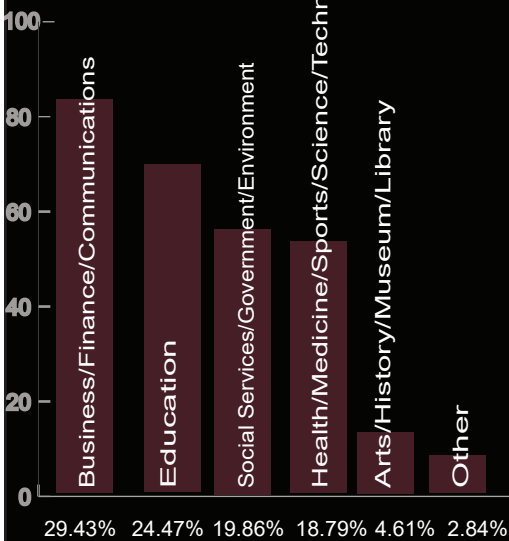

Industry

n=295

Where are they working?

- ABA support Services, LLC
- Academia Partnership Charter School
- Arcadia University
- ADP, Inc.
- Arlington County Police Department
- Arts Quest
- Baker & Tilly
- Beaufort County School District
- Boyer & Ritter, LLC
- Carnegie Museums of Pittsburgh
- Cambridge Investment Research
- Caron Treatment Centers
- Delaware Valley School District
- Deloitte
- Department of Homeland Security
- Energys
- Fenix Group International, LLC
- G-Squared Partners, LLC
- Herbein & Company, Inc.
- Higher International Human Resources
- Holy Guardian Angels Regional School
- IES Abroad
- KidsPeace
- Kutztown University: Housing & Residence Life
- Lavin Law Firm
- Lehigh Valley Style Magazine
- Life Celebrations Inc.
- Livengrin Foundation
- Lutron Electronics
- Lockheed Martin
- Mass Mutual
- NMS Labs
- Noirtainment Productions
- Northampton Public Schools
- Northwestern Mutual
- Penn Medicine Lancaster General Hospital
- Philadelphia Eagles
- Pocono Mountain Visitors Bureau
- RKL
- Scherline and Associates
- School District of Osceola County, FL
- Take One Productions
- The Goddard School
- The Vanguard Group
- Threshold Rehabilitation Services, Inc.
- United States Geological Survey (U.S.G.S.)
- University of South Florida
- Univest Financial Corporation
- Upper Saddle River School District
- Valley Youth House
- WebFX
- Wilson School District
- York College of Pennsylvania
- Zelenkofske Axelrod, LLC