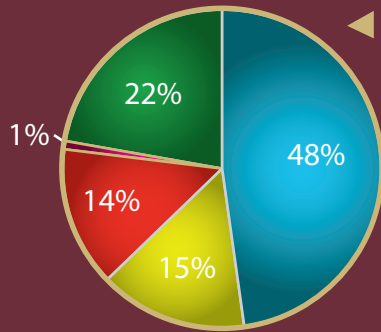

## First-Destination Career Outcomes Survey

from graduation to six months after degree completion

Class of 2016

### Primary Status

By Degree Level

- Employed Full-Time
- Employed Part-Time
- Furthering Education
- Engaged In Military Service
- Seeking Employment
- Engaged In Volunteer Service