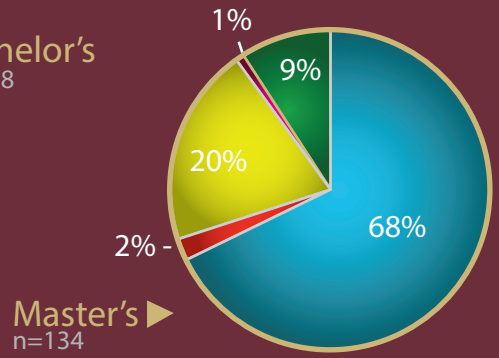

## First-Destination Career Outcomes Survey

from graduation to six months after degree completion

Class of 2016

### Primary Status

By Degree Level

- Employed Full-Time
- Employed Part-Time
- Furthering Education
- Engaged In Military Service
- Seeking Employment
- Engaged In Volunteer Service