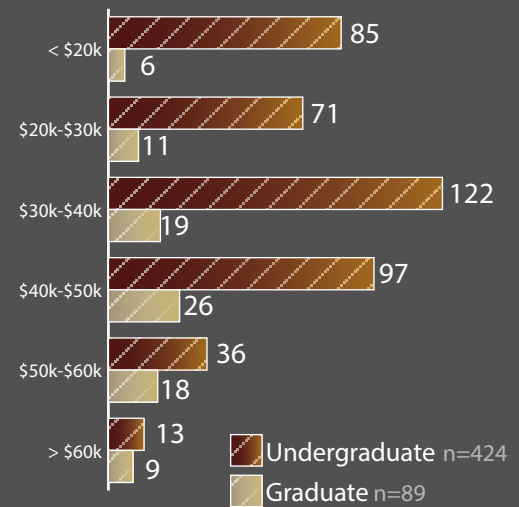

## First-Destination Career Outcomes Survey

from graduation to six months after degree completion

Class of 2016

### Primary Status

By Degree Level

- Employed Full-Time
- Employed Part-Time
- Furthering Education
- Engaged In Military Service
- Seeking Employment
- Engaged In Volunteer Service

### Industry

n=554

### Average Income

By Degree Level