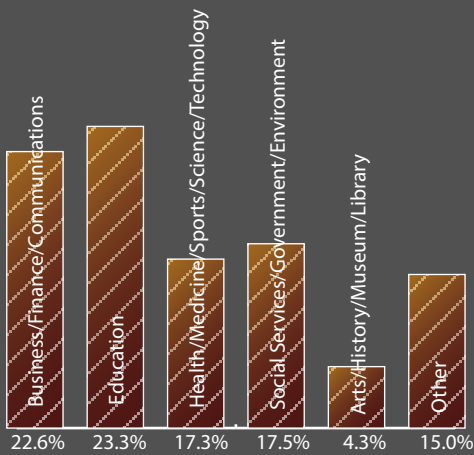

Industry

n=554

Where are they working?

- Amazon
- AmeriCorps
- Array Architects
- Atlantic Diagnostic Laboratories
- Baker Tilly Virchow Krause LLP
- Berkshire Psychiatric & Behavioral Health LLC
- Blue Mountain School District
- Braddock Bay Bird Observatory
- Carter County Sheriff's Office
- Catholic University Law Library
- Coca-Cola
- Colonial Intermediate Unit
- Community Solutions Inc.
- Computer Enterprises Inc.
- Family Enrichment Center
- Federal Bureau of Investigation
- Folino Estates
- Glatfelter Insurance Group
- Hawk Mountain Sanctuary
- Hershey Entertainment
- Kaleidoscope Family Solutions
- KidsPeace
- **Kutztown University**
- Lake and Peninsula School District
- Lehigh Valley Center for Independent Living
- Lockheed Martin
- Maryland School for the Blind
- McDonnell & Associates
- MERJE Design
- Moravian College
- New Story School's and Services
- New York City Police Dept.
- NHS Parkside Recovery
- Northampton Community College
- Northwestern Mutual
- Ocean City Police Department
- Olivet Boys' and Girls' Club
- Pennsylvania State System of Higher Education
- Penske Truck Leasing
- Progressions Behavioral Health Services
- Reading Health System
- Retro Fitness
- School District of Philadelphia
- SEI Investments
- SNJ Today News
- St. Luke's University Health Network
- Temple University
- TW Ponessa and Associates
- Vanguard Group
- Vector Marketing
- Waddell & Reed
- West Texas A&M University
- YMCA Sussex County
- Youth Advocate Program Inc.