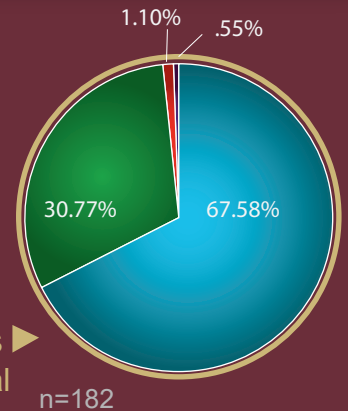

Kutztown University of PA

First-Destination Career Outcomes Survey
from graduation to six months after degree completion

Class of 2021

Primary Status

By Degree Level

- Employed
- Furthering Education
- Engaged In Military Service
- Seeking Employment
- Not Seeking

Average Income by Degree Level

Undergraduates n=156

Masters & Doctoral n=68

76%

of employed undergraduates reported employment in a position related to their career goals

83%

of employed graduate students reported employment in a position related to their career goals