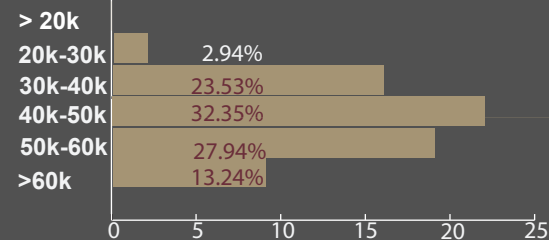

Kutztown University of PA

First-Destination Career Outcomes Survey
from graduation to six months after degree completion

Class of 2021

Primary Status

By Degree Level

- Employed
- Furthering Education
- Engaged In Military Service
- Seeking Employment
- Not Seeking

Average Income by Degree Level

Undergraduates n=156

Masters & Doctoral n=68

76%

of employed undergraduates reported employment in a position related to their career goals

83%

of employed graduate students reported employment in a position related to their career goals