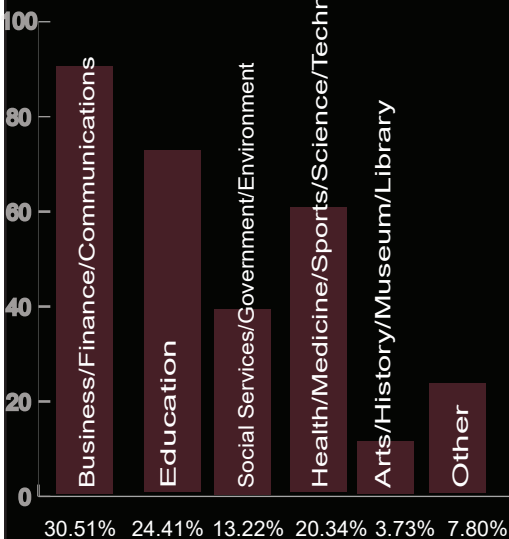

Industry

n=295

Where are they working?

- Access Services Inc.
- ADP, Inc.
- American Paradigm Schools
- Barry Isett & Associates, Inc.
- Berks County Courthouse
- Biomed Sciences
- Cancer Support Community of the Greater Lehigh Valley
- Caron Treatment Center
- CCA Academy
- Clark Associates, Inc.
- Community College of Philadelphia
- Diocese of Allentown
- Easton Area School District
- Fenix Group International, LLC
- Fresenius Kidney Care
- G.R. Stolz, Inc.
- Globus Medical
- Harrisburg School District
- Hershey Public Schools
- Herbein + Company, Inc.
- ImageFirst Health Care
- J.B. Hunt Transport
- Journey Outpatient Services
- KidsPeace
- Kutztown University
- Lear Corporation
- Lehigh Valley Families Together Inc.,
- Lockheed Martin
- Lower Kuskokwim School District (AK)
- Mack Law Offices
- Mary's Shelter
- Mid-Atlantic Rehabilitation Services
- New Jersey Commission for the Blind
- Northumberland County Conservation District
- Oakwood Friends School
- Ostroff Injury Law, P.C.
- Pennsylvania Counseling Services
- Pennsylvania State Police
- Polk County Public Schools
- Reading School District
- SBC Media
- School District of Philadelphia
- Threshold Rehabilitation Services, Inc.
- University of Maine at Farmington
- Upper Perkiomen School District
- Valley Health Partners Community Health Center
- Valley Youth House
- WebFX
- Western Suffolk BOCES
- Wyncote Academy
- York County District Attorney's Office
- YouthBuild Philly Charter School