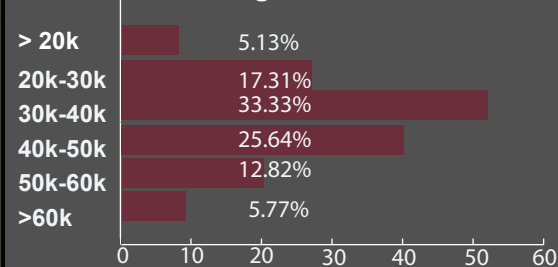

Kutztown University of PA

First-Destination Career Outcomes Survey
from graduation to six months after degree completion

Class of 2021

Primary Status

By Degree Level

- Employed
- Furthering Education
- Engaged In Military Service
- Seeking Employment
- Not Seeking

Average Income by Degree Level

Undergraduates n=156

Masters & Doctoral n=68

76%

of employed undergraduates reported employment in a position related to their career goals

83%

of employed graduate students reported employment in a position related to their career goals

33%

of graduates who completed an internship were offered a full-time position

45%

of employed graduates reported satisfaction (satisfied or very satisfied) with their current occupation

61% **Response Rate**
1701 Graduates Surveyed