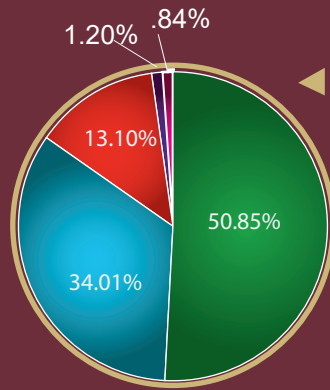

Kutztown University of PA

First-Destination Career Outcomes Survey
from graduation to six months after degree completion

Class of 2021

Primary Status

By Degree Level

- Employed
- Furthering Education
- Engaged In Military Service
- Seeking Employment
- Not Seeking

Average Income by Degree Level

Undergraduates n=156

Masters & Doctoral n=68

76%

of employed undergraduates reported employment in a position related to their career goals

83%

of employed graduate students reported employment in a position related to their career goals