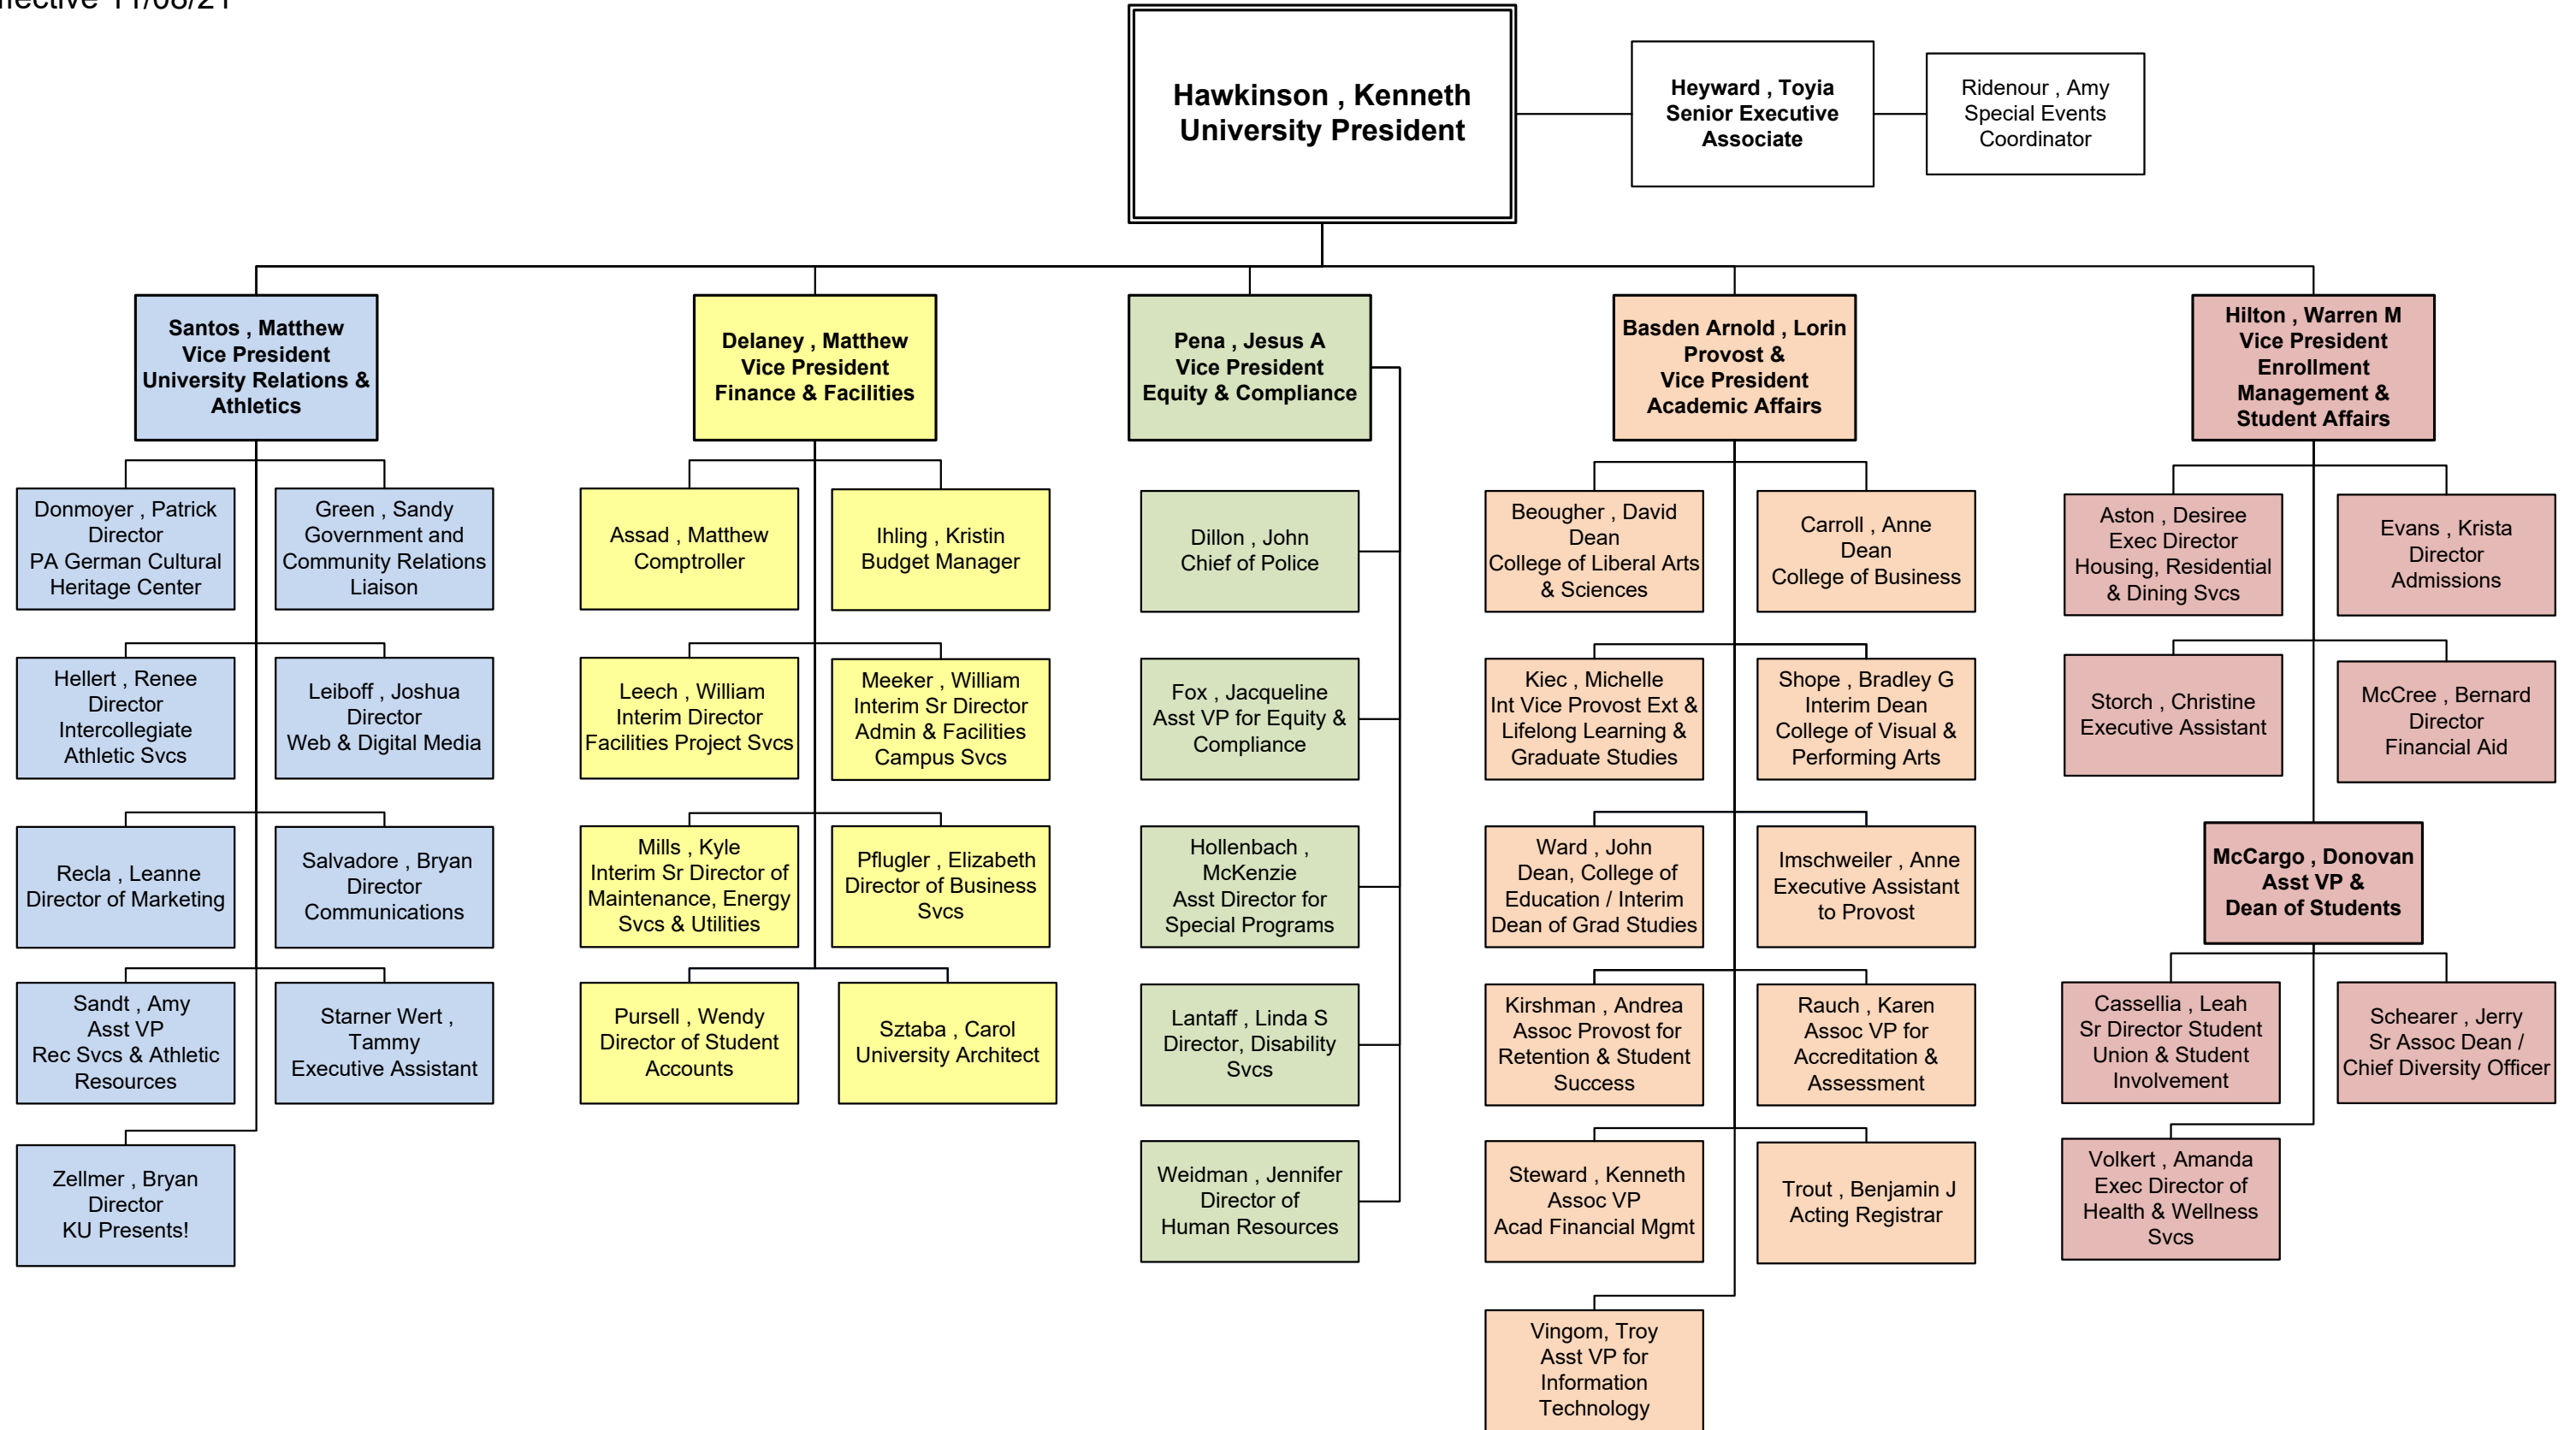

Kutztown University of Pennsylvania 2021 Organizational Chart

Effective 11/08/21

AFFILIATED ORGANIZATIONS:

Kutztown University Foundation (Page 2)

Kutztown University Student Services Inc. (Page 3)

KUTZTOWN UNIVERSITY STUDENT SERVICES, INC.