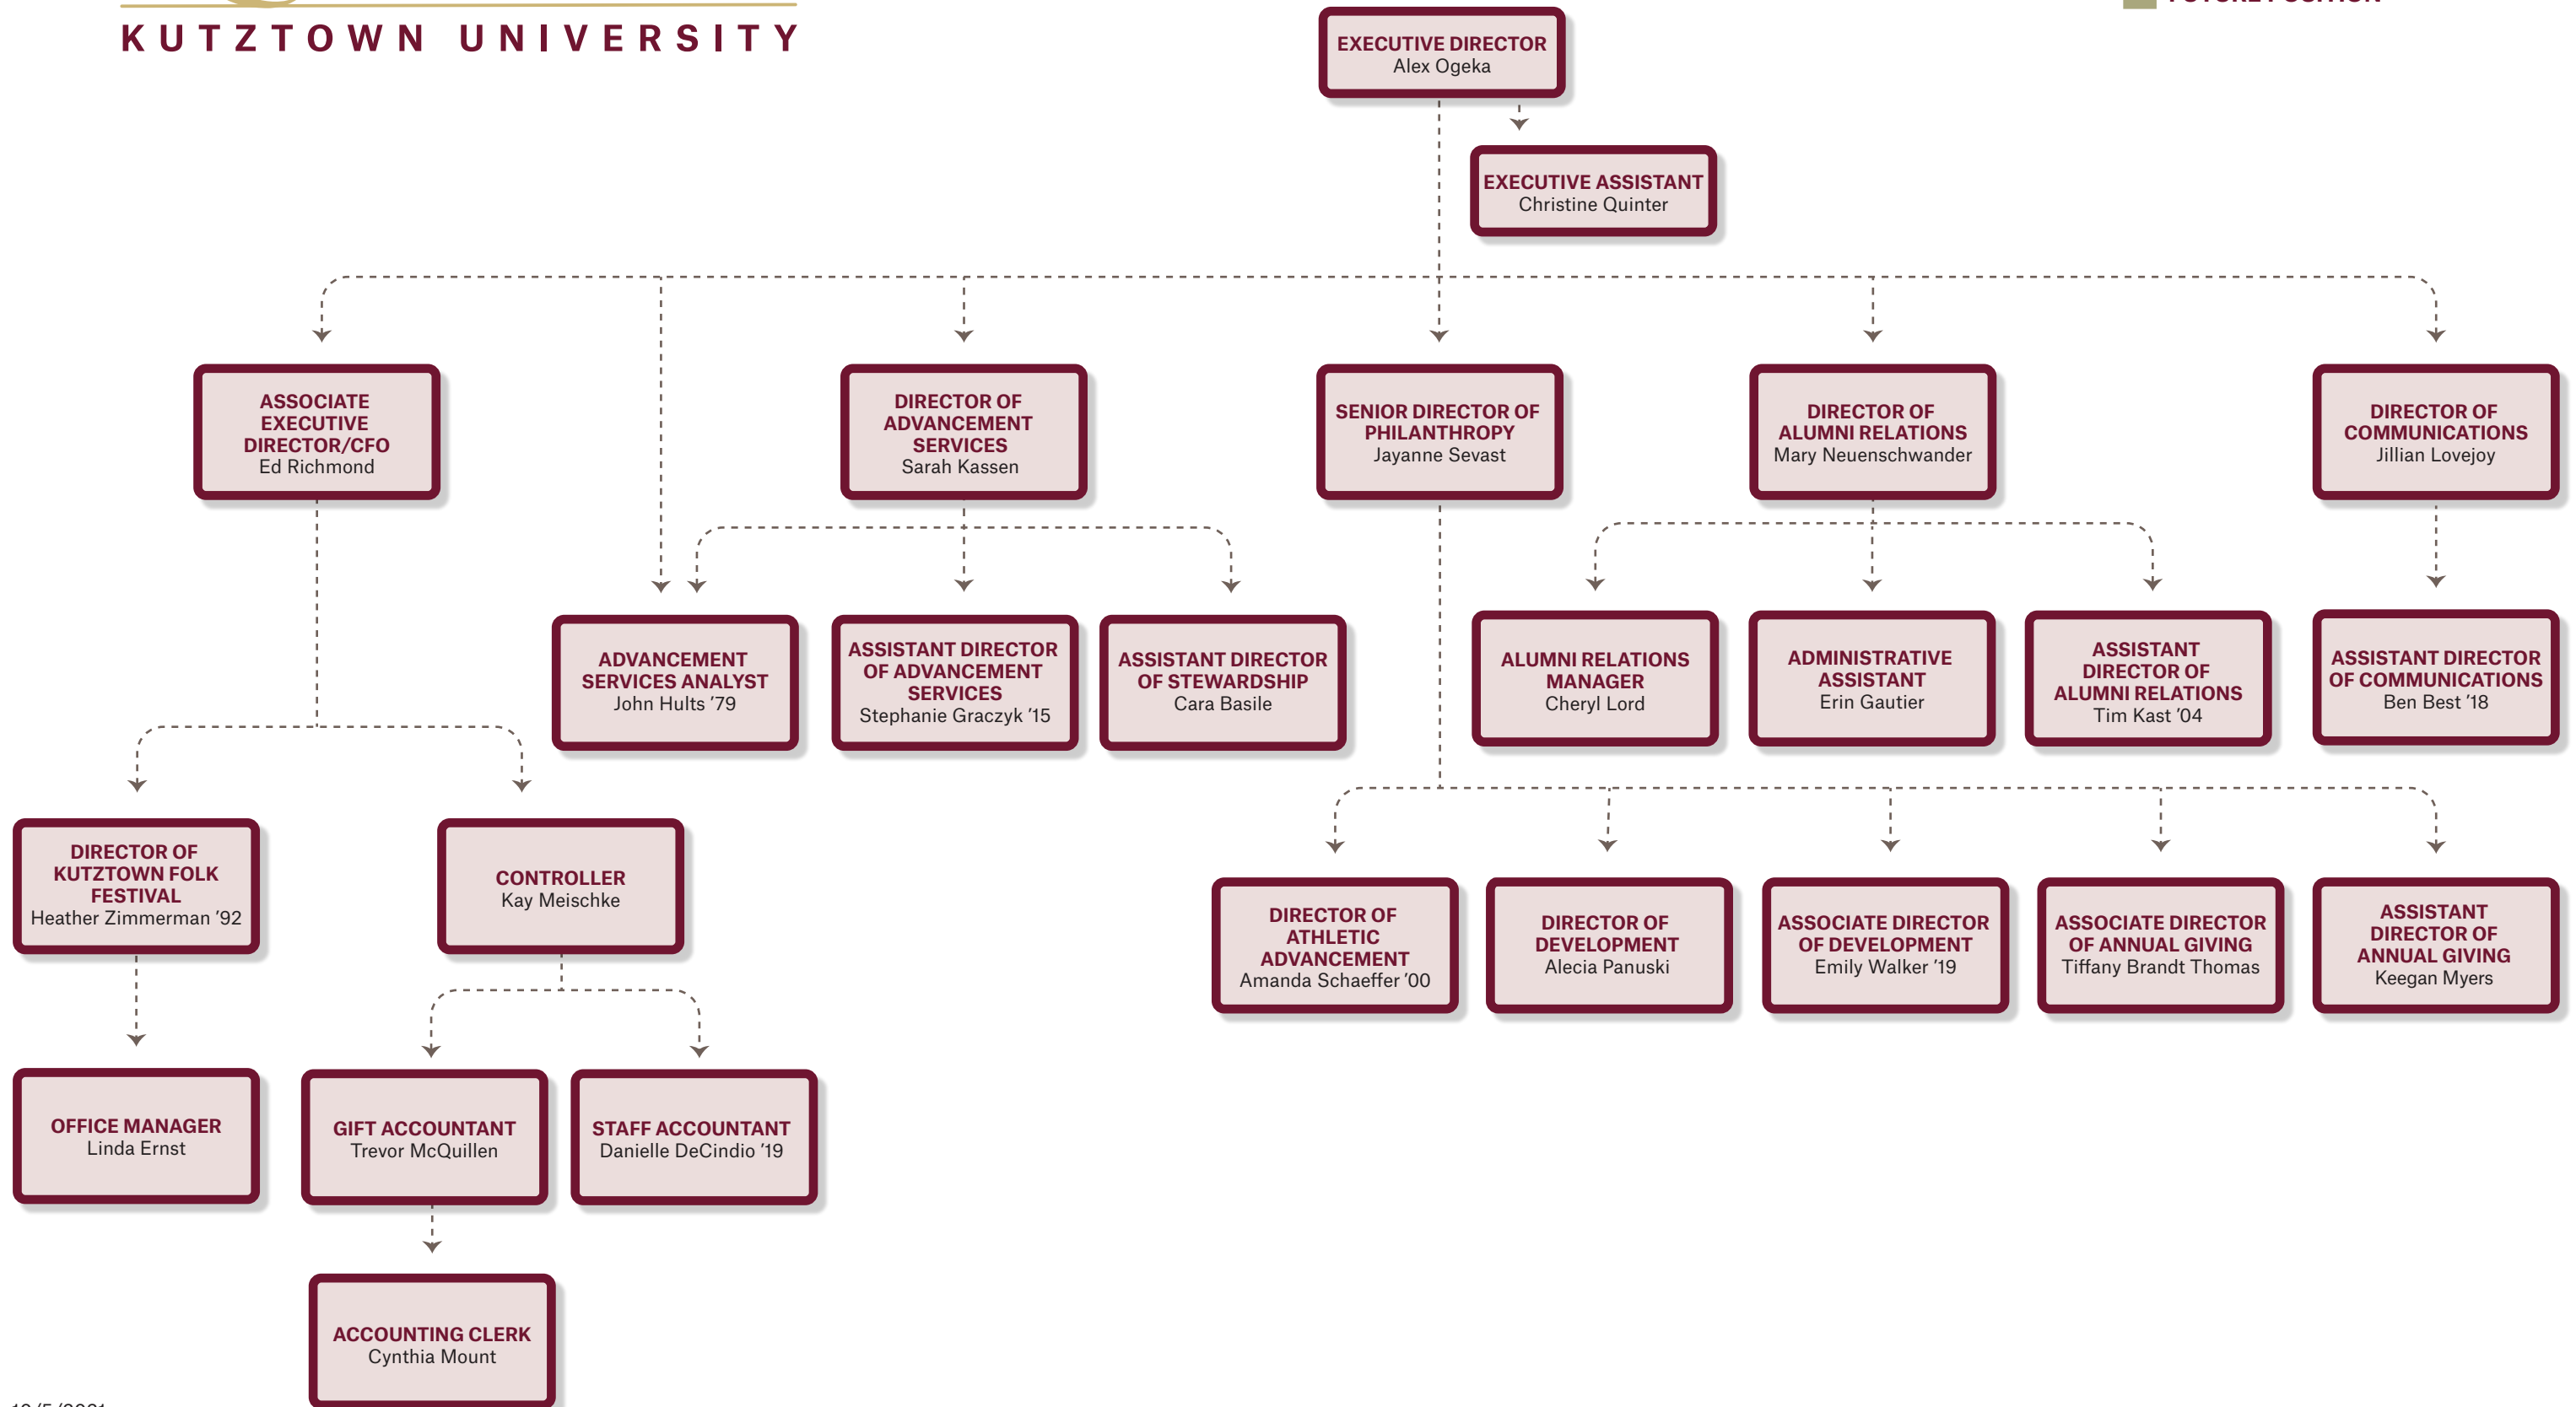

Kutztown University of Pennsylvania 2021 Organizational Chart

Effective 11/08/21

AFFILIATED ORGANIZATIONS:

Kutztown University Foundation (Page 2)

Kutztown University Student Services Inc. (Page 3)

KUTZTOWN UNIVERSITY STUDENT SERVICES, INC.

Effective
10 | 01 | 2021