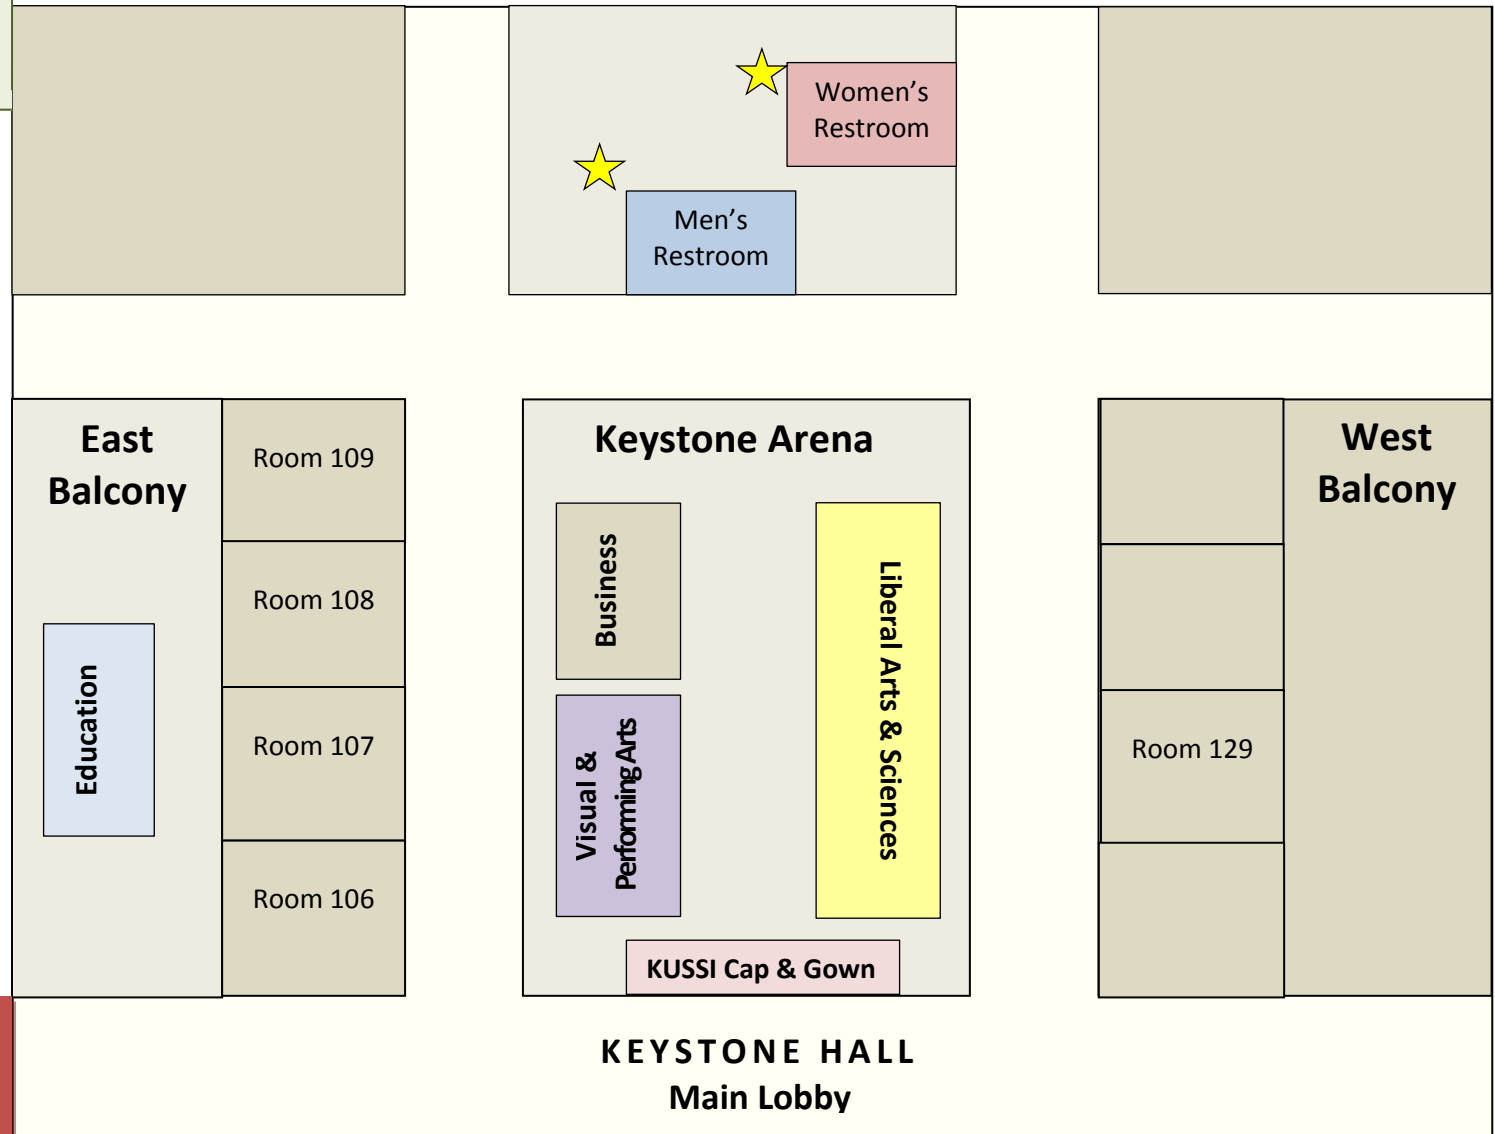

# Keystone Hall

## Student Robing Areas for December Commencement

***Report to your robing area by 9 a.m.***

O'Pake Fieldhouse

### ***STUDENTS:***

- Enter Keystone Hall by the side door (off the parking lot).
- Education students turn left inside the door and up the stairs to the East Balcony.
- Other majors report to the Keystone Arena.
- Collect your name card and see your dean, if requested, for pronunciation of your name.
- Use the restrooms behind the arena as they will be less busy than others (and more mirrors!)

S O U T H C A M P U S D R I V E