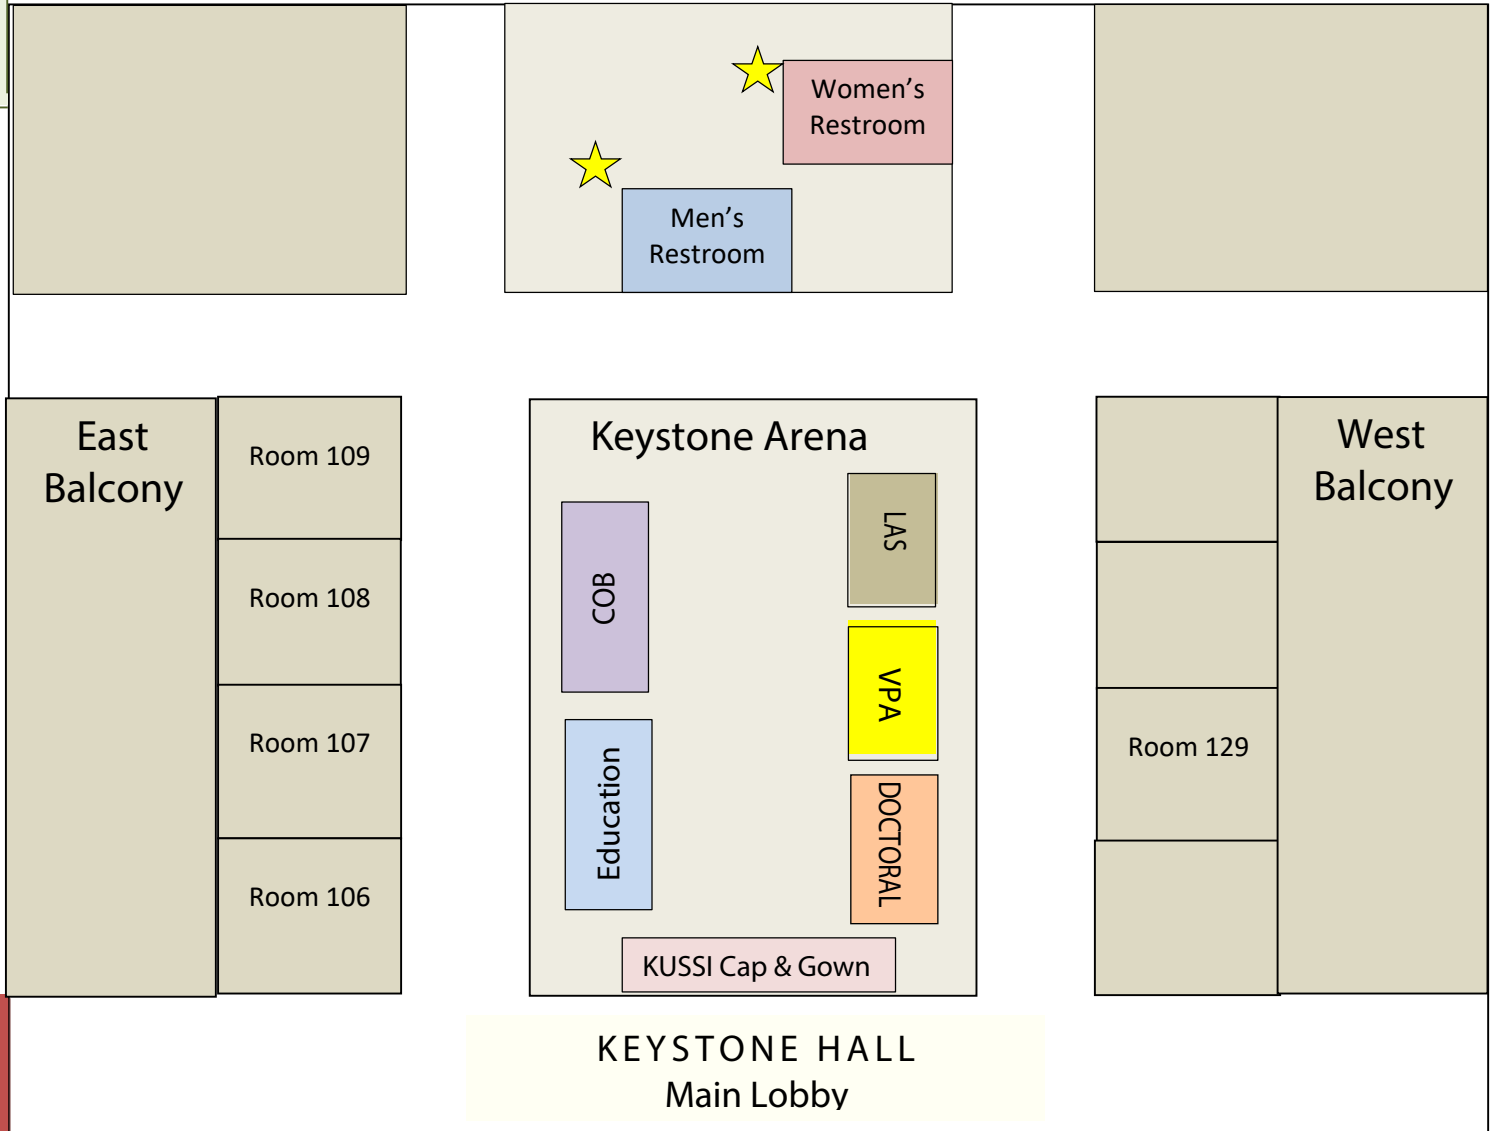

# Keystone Hall

Student Robing Areas for Graduate Students  
May Commencement

**Report to your robing area by 4 p.m.**

O'Pake Fieldhouse

## STUDENTS:

Enter Keystone Hall by the side door (off the parking lot).

Report to the Keystone Arena. Colleges of Business and Ed will be on the left; Colleges of VPA, LAS, and all doctoral on the right.

Collect your name card and see your dean, if requested, for pronunciation of your name.

Use the restrooms behind the arena as they will be less busy than others (and more mirrors!)

ENTER HERE