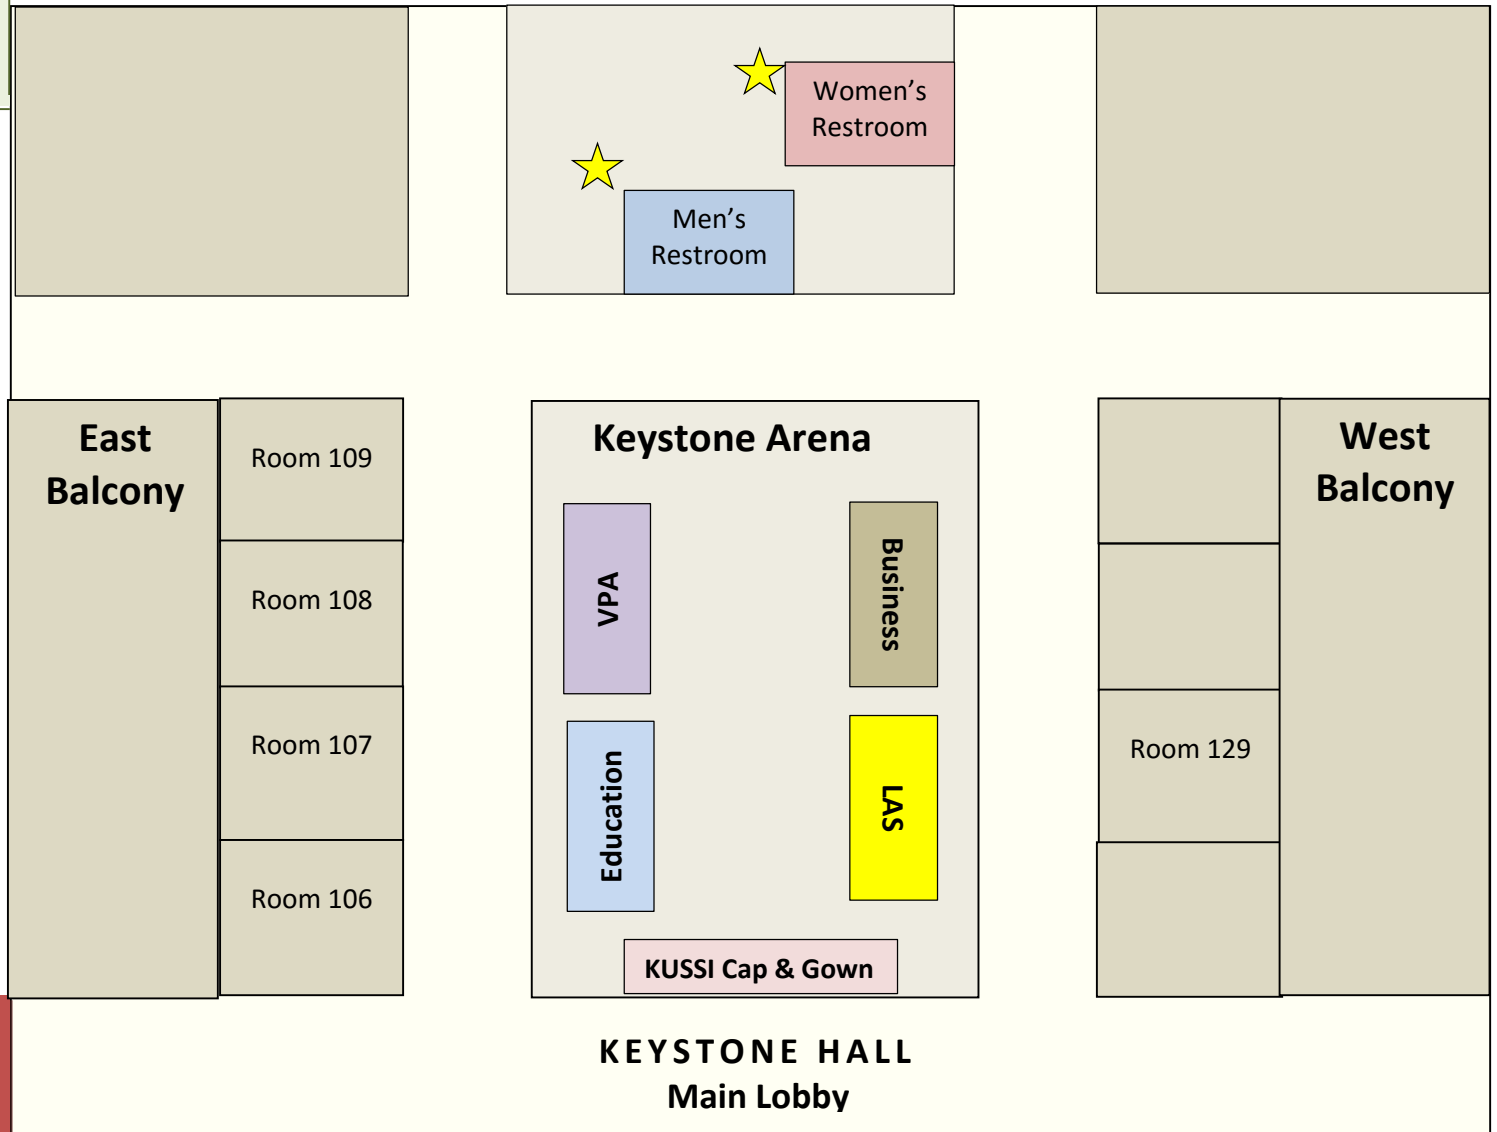

Keystone Hall

Student Robing Areas for Graduate Students
May Commencement

Report to your robing area by 4 p.m.

O'Pake Fieldhouse

STUDENTS:

- Enter Keystone Hall by the side door (off the parking lot).
- Report to the Keystone Arena. Colleges of VPA and Ed will be on the left; Colleges of Business and LAS on the right.
- Collect your name card and see your dean, if requested, for pronunciation of your name.
- Use the restrooms behind the arena as they will be less busy than others (and more mirrors!)

S O U T H C A M P U S D R I V E