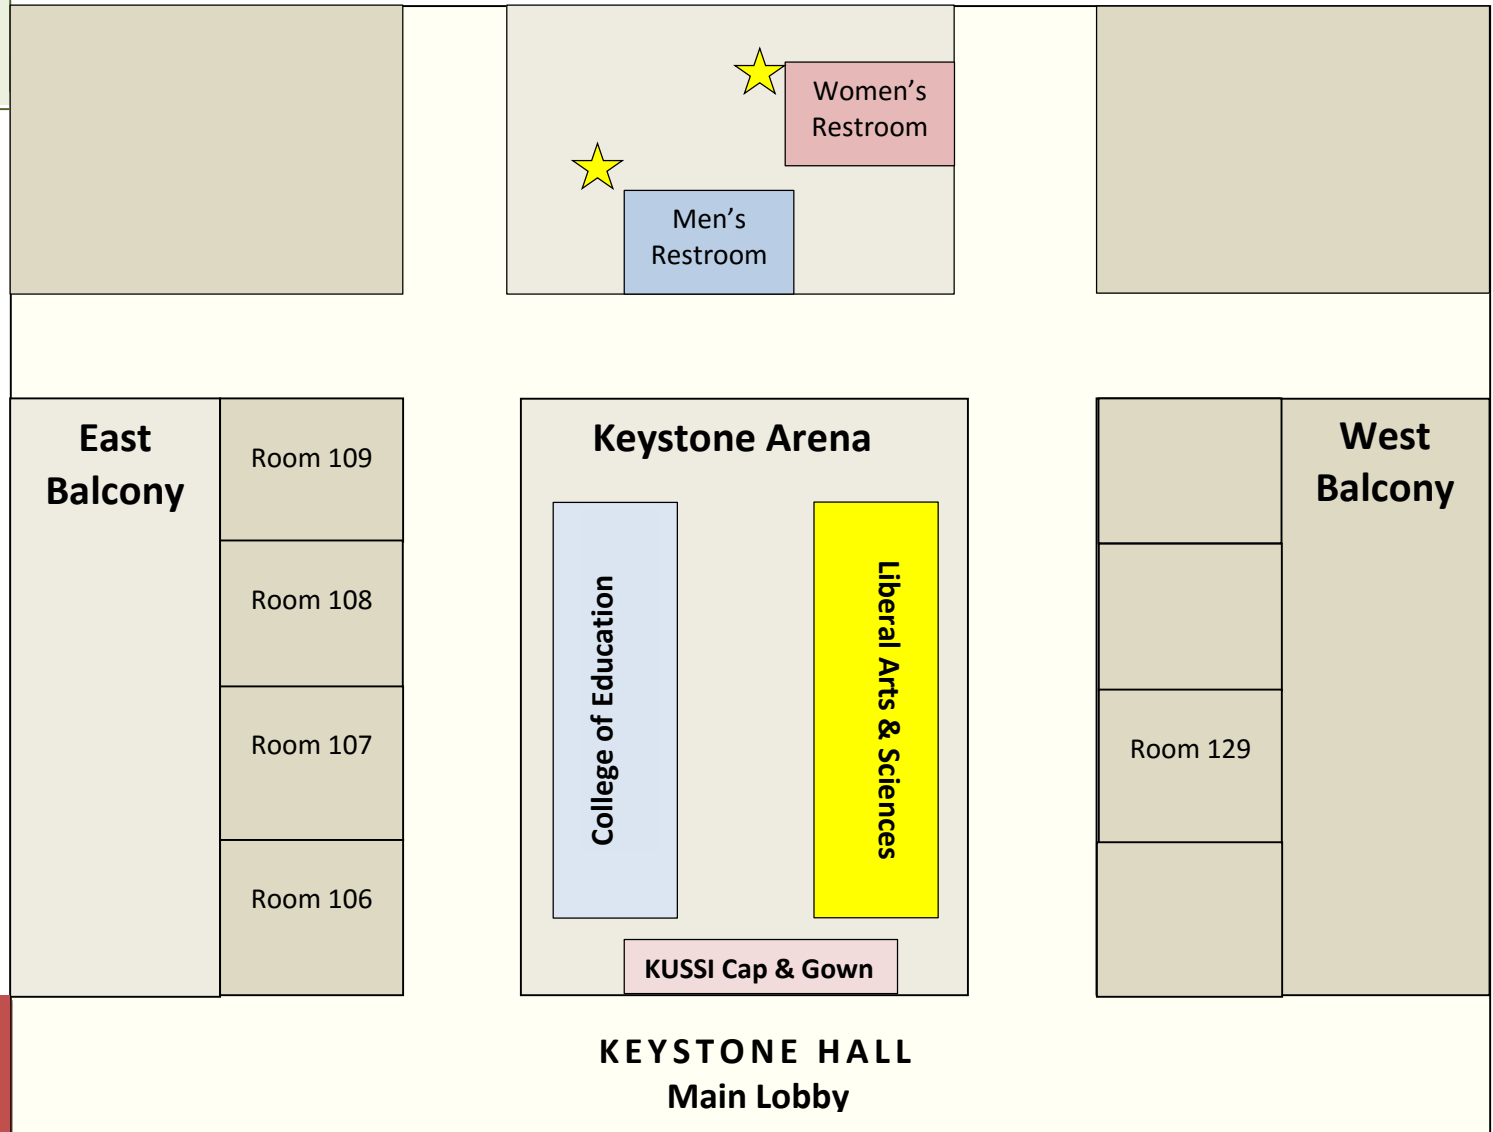

Keystone Hall

Student Robing Areas for Colleges of Education and Liberal Arts & Sciences
May Commencement

Report to your robing area by 8 a.m.

O'Pake Fieldhouse

STUDENTS:

- Enter Keystone Hall by the side door (off the parking lot).
- Report to the Keystone Arena. College of Education will be on the left; College of LAS on the right.
- Collect your name card and see your dean, if requested, for pronunciation of your name.
- Use the restrooms behind the arena as they will be less busy than others (and more mirrors!)

ENTER HERE

S O U T H C A M P U S D R I V E