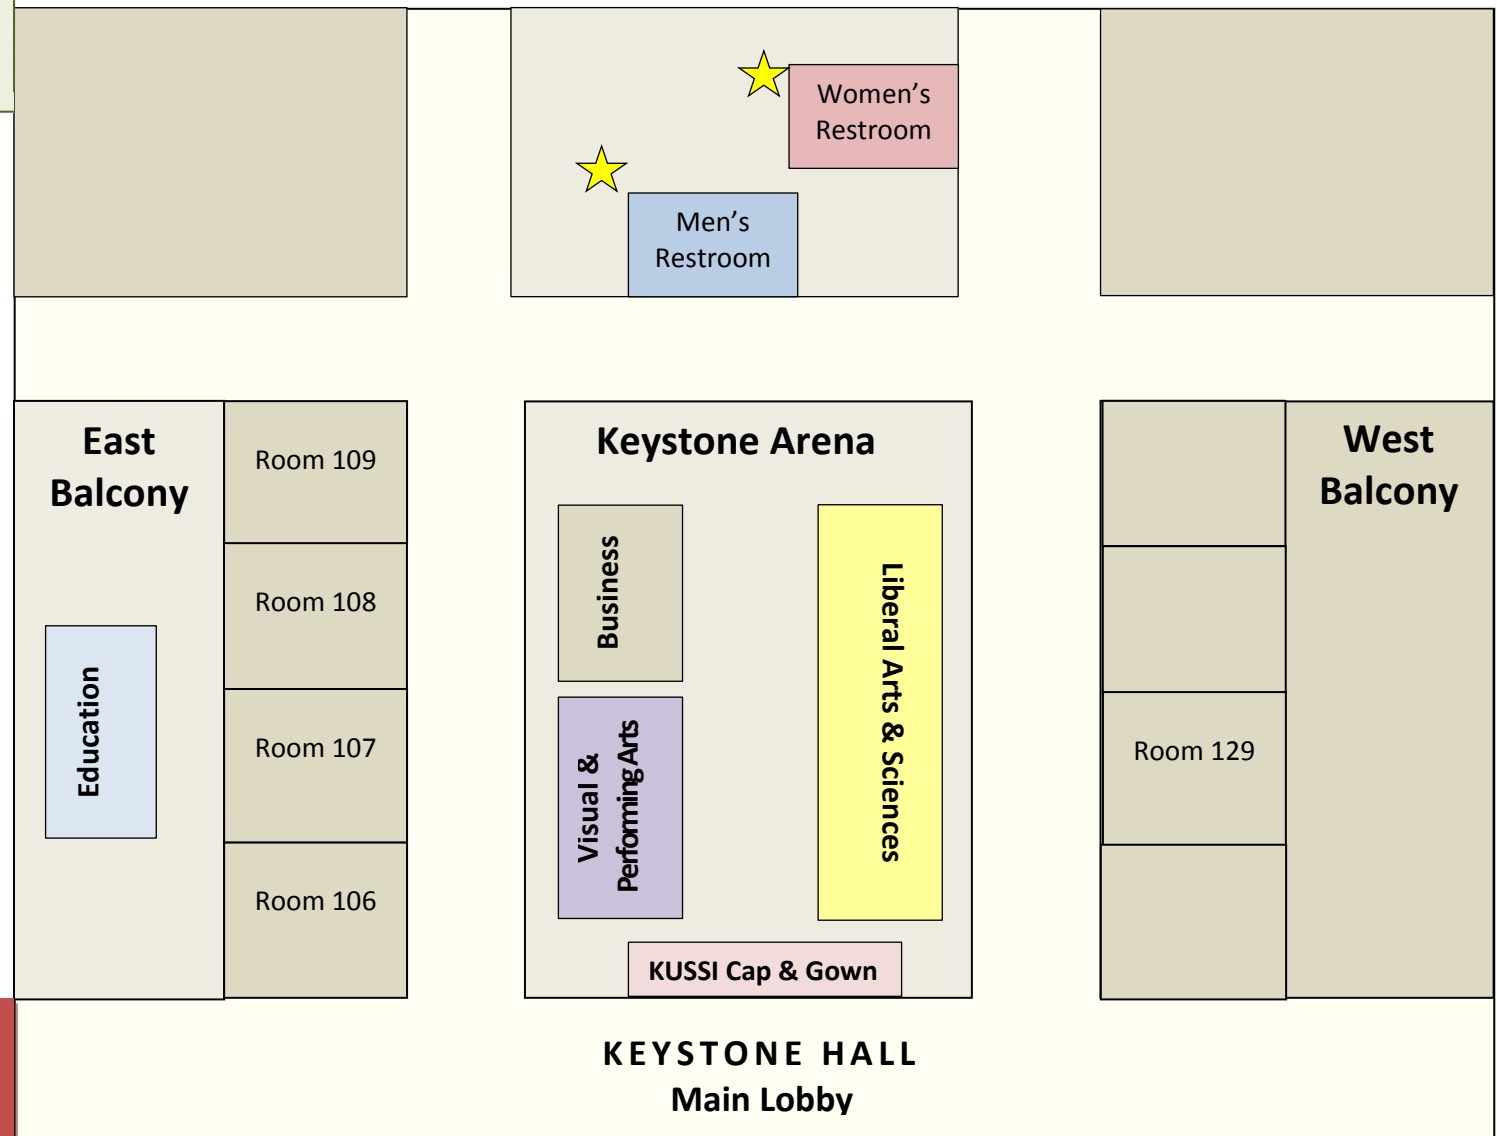

Keystone Hall

Student Robing Areas for Undergraduate Students

December Commencement

Report to your robing area by 12 p.m.

O'Pake Fieldhouse

STUDENTS:

- Enter Keystone Hall by the side door (off the parking lot).
- Education students turn left inside the door and up the stairs to the East Balcony.
- Other majors report to the Keystone Arena.
- Collect your name card and see your dean, if requested, for pronunciation of your name.
- Use the restrooms behind the arena as they will be less busy than others (and more mirrors!)

ENTER HERE

S O U T H C A M P U S D R I V E